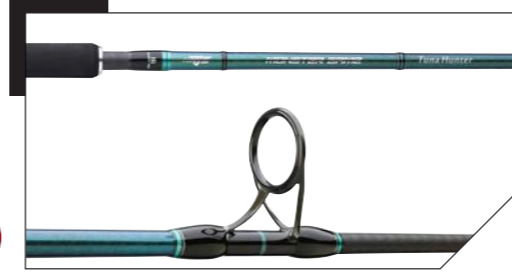

MONSTER GAME TUNA HUNTER SPINNING

Our new spinning series for demanding sea fishing will inspire you! It impresses with its power and lightness, which is predestined for hunting tuna and many other exotic predatory fish. The complex engineering work, highly developed NET-V III carbon technology, a powerful backbone and high-quality EVA in the handle area enable endless fun. The simple design is based on saltwater fishing in a matching sea green. The special color effect and the silver finish properties underline the high quality of the individual components.