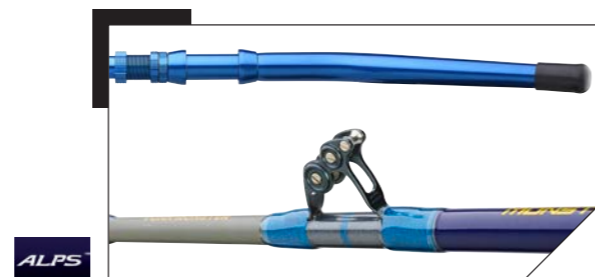

MONSTER GAME PRESTIGE TROLLING TUNA

Our Monster Game Prestige Trolling Tuna series is specifically designed for trolling really big tuna. Each individual model has an enormous backbone to be able to stand up to powerful sea fish. The exquisite and high-quality components offer you a lot of drilling pleasure and let you clearly feel the brutal head blows and escapes in combat, because the immediate transmission is remarkable!

Itemnumber	Name	Pcs	Lenght	Weight	Reel-holder	Transport-lenght	Number guides	Guideset	Cast-weight	Line PE	Power of blank		
MGP-26	M.G. PR. TR. TUNA CURVEDH. 2.03M MAX 150LBS	1+1	2,03M	1385G		1,49M	7	ALPS TITANIUM			MAX 150 LBS		819,00 €

RODS